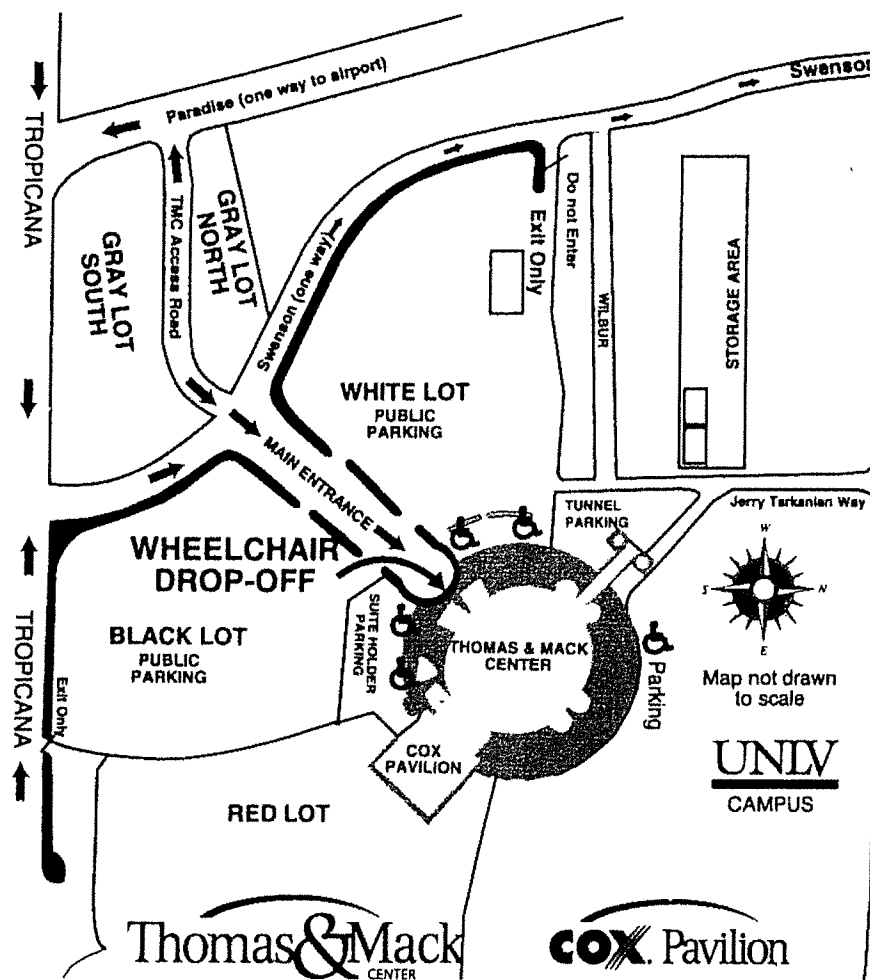

# Thomas & Mack CENTER

Map not drawn to scale

**UNLV**  
UNIVERSITY OF NEVADA LAS VEGAS  
CAMPUS

## Parking Lot Information

Thomas & Mack CENTER

Sam Boyd STADIUM

COX Pavilion

- The Thomas & Mack Center currently has 58 handicap parking spaces.
- Sam Boyd Stadium has 151 handicap parking spaces.
- Guests using wheelchairs or needing other assistance may be dropped off by a companion at the front entrance of all 3 venues; the companion can then park the vehicle in a marked space.
- When the handicap parking spaces fill up, we will direct our guest to drop off at the designated location in front of the facility.
- Our VIP lots at all 3 facilities are reserved for suiteholders and club seats holders. These parking spaces are not closer to the venues than the handicap parking spaces, yet they are closer in proximity than the general public; this lot also contains handicap spaces.
- Through various contracts, we issue VIP Parking Passes for every event and are therefore obligated to have those spots available for sponsors and building partners.
- Guests needing additional information about our facilities can call our Guest Services Information line at (702) 895-0974.