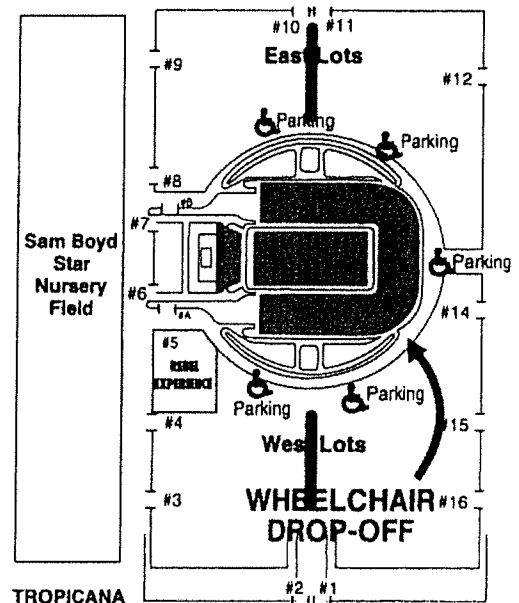

## Parking Lot Information

Thomas & Mack CENTER

Sam Boyd STADIUM

COX Pavilion

- The Thomas & Mack Center currently has 58 handicap parking spaces.
- Sam Boyd Stadium has 151 handicap parking spaces.
- Guests using wheelchairs or needing other assistance may be dropped off by a companion at the front entrance of all 3 venues; the companion can then park the vehicle in a marked space.
- When the handicap parking spaces fill up, we will direct our guest to drop off at the designated location in front of the facility.
- Our VIP lots at all 3 facilities are reserved for suiteholders and club seats holders. These parking spaces are not closer to the venues than the handicap parking spaces, yet they are closer in proximity than the general public; this lot also contains handicap spaces.
- Through various contracts, we issue VIP Parking Passes for every event and are therefore obligated to have those spots available for sponsors and building partners.
- Guests needing additional information about our facilities can call our Guest Services Information line at (702) 895-0974.