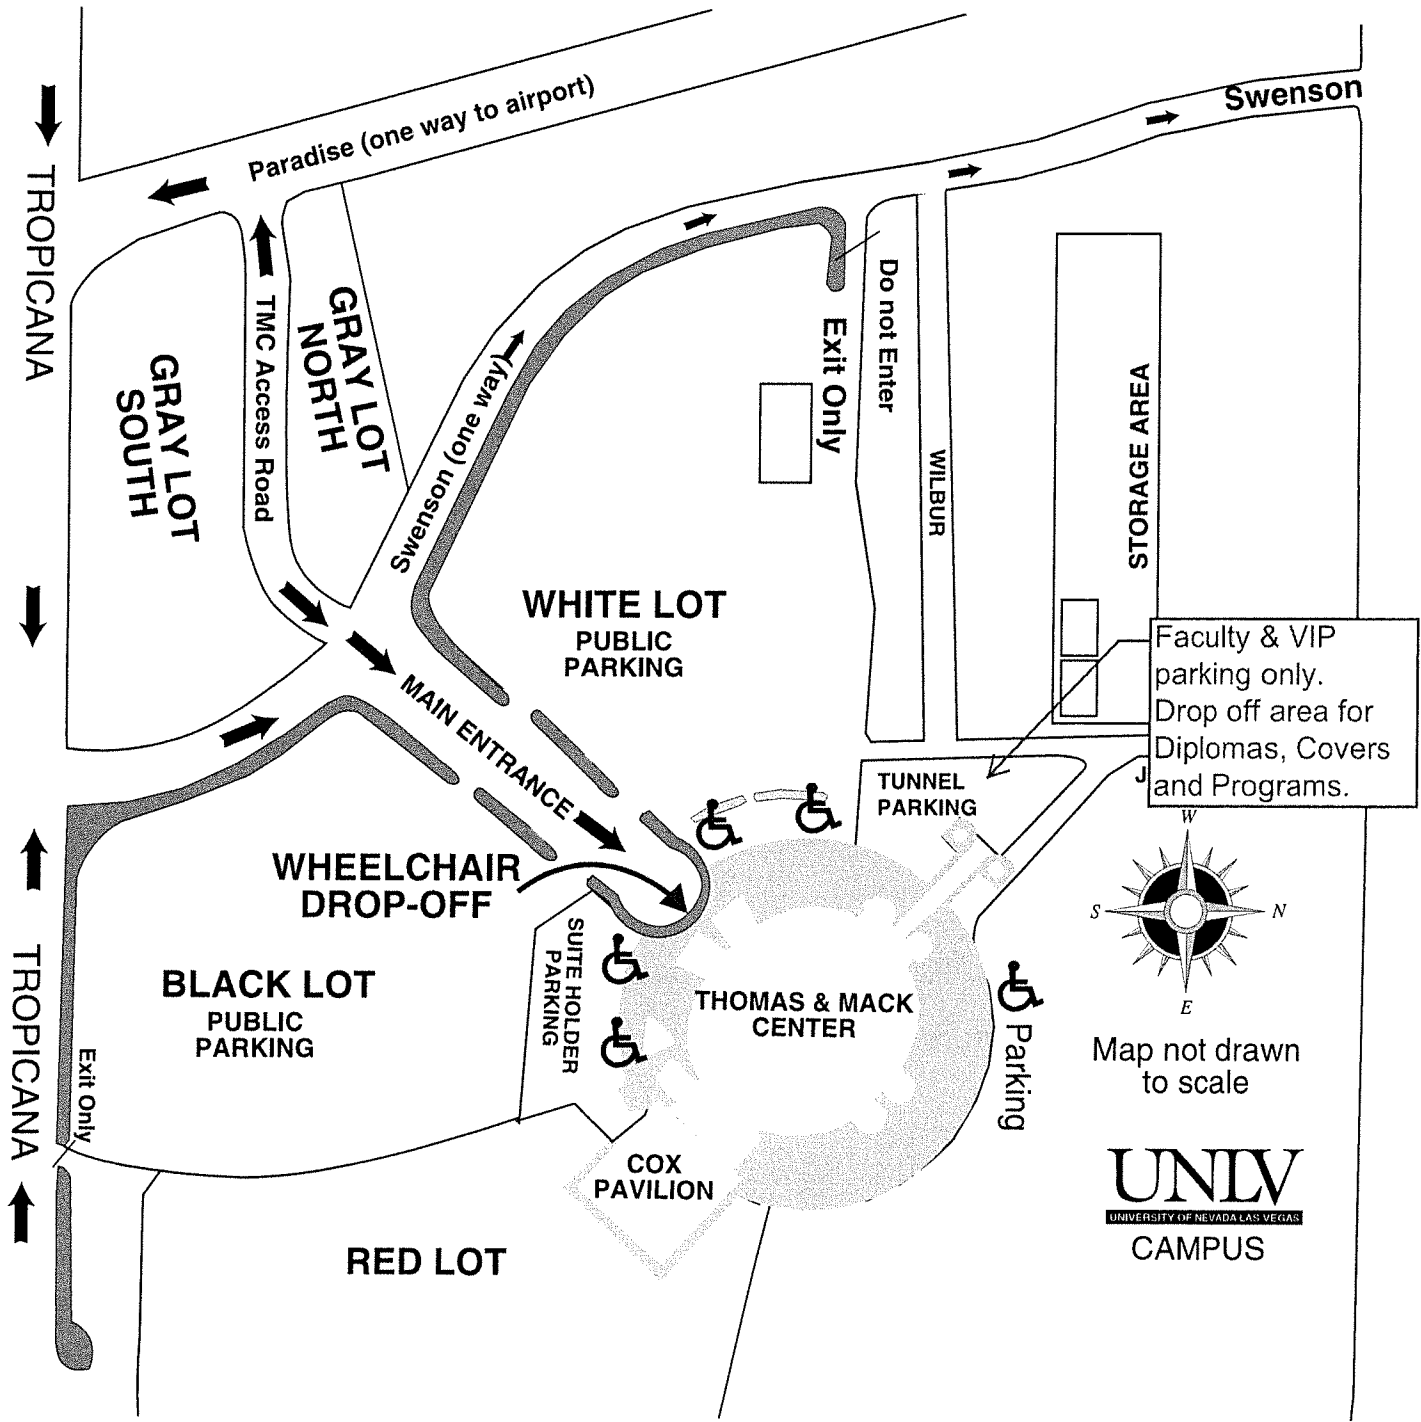

# Thomas & Mack CENTER

Map not drawn to scale

**UNLV**  
UNIVERSITY OF NEVADA LAS VEGAS  
CAMPUS

## Parking Lot Information

Thomas & Mack CENTER

Sam Boyd STADIUM

COX Pavilion

- The Thomas & Mack Center currently has 58 handicap parking spaces.
- Sam Boyd Stadium has 151 handicap parking spaces.
- Guests using wheelchairs or needing other assistance may be dropped off by a companion at the front entrance of all 3 venues; the companion can then park the vehicle in a marked space.
- When the handicap parking spaces fill up, we will direct our guest to drop off at the designated location in front of the facility.
- Our VIP lots at all 3 facilities are reserved for suiteholders and club seats holders. These parking spaces are not closer to the venues than the handicap parking spaces, yet they are closer in proximity than the general public; this lot also contains handicap spaces.
- Through various contracts, we issue VIP Parking Passes for every event and are therefore obligated to have those spots available for sponsors and building partners.
- Guests needing additional information about our facilities can call our Guest Services Information line at (702) 895-0974.